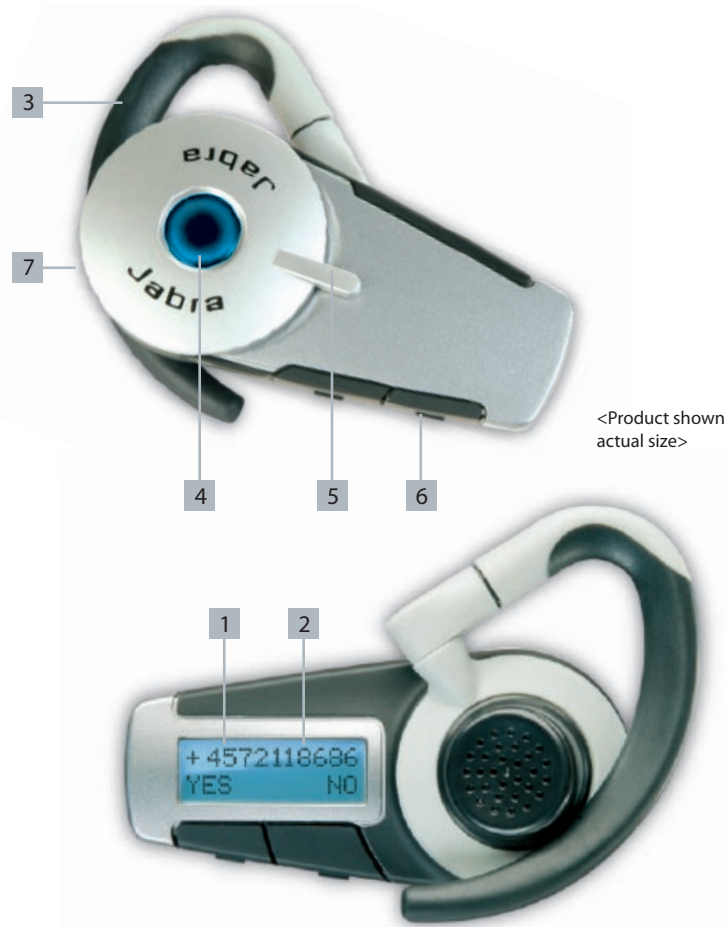

Outstanding audio quality

The Jabra BT800's unique DSP (Digital Signal Processing) means that, whatever the environment, you are assured of optimum audio quality. DSP's automatic volume control compensates for noisy surroundings by increasing the listening level accordingly and noise cancellation technology means that the incoming caller can hear you more clearly.

The Jabra BT800's call vibrate/ring tone function enables you to select your favourite ring tone from the headset itself. Or if you prefer, simply set the Jabra BT800 to 'vibrate only', so you silently know when a call is coming through.

The Jabra BT800 is like no other headset – a revolutionary combination of design and technology designed for ultimate freedom.